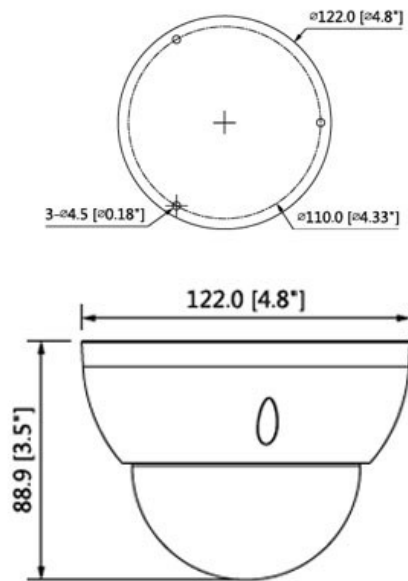

CP- UVC-VB40ZL3-D

4 MP WDR IR HDCVI Vandal Dome Camera - 30 Mtr.

Main Features

- 1/3" 4MP PS CMOS Image Sensor
- Max. 25fps@4MP
- WDR(120dB), Day/Night (ICR), 2D/3D DNR, AWB, AGC, BLC, HLC
- 2.7mm-12mm Motorized lens
- OSD Menu, control over coaxial cable, 2D/3D-DNR
- IR Range of 30 Mtrs., IP67, IK10
- HD and SD dual-output

*Product casing and specifications are subject to change without prior notice

CP- UVC-VB40ZL3-D

4 MP WDR IR HDCVI Vandal Dome Camera - 30 Mtr.

Feature

Image Sensor
Minimum Illumination
Effective Pixels
Shutter Speed
White Balance
Gain Control (AGC)
Lens
Back Light Compensation
S/N Ratio
Video Streaming
Video Output
ICR
OSD
IR
No. of IR LEDs
Operating Temperature
Power Source
Power Consumption
Weatherproof Standard
Dimension
Weight

Specification

1/3" PS CMOS
0.01Lux/F1.3, 0Lux IR on
2560×1440 , 4MP
PAL: 1/4s~1/100,000s , NTSC: 1/3s~1/100,000s
Auto / Manual
Auto/Manual
2.7mm-12mm Motorized lens
BLC / HLC / WDR(120dB)
More than 65dB
25fps@4MP , 25/30fps@1080P , 25/30fps@720P
1-channel BNC HDCVI high definition video output & 1-channel BNC CVBS video output
Auto (ICR) / Manual
Multi-language
IR Range of 30 Mtr.
2pcs
-30°C~+60°C / Less than 90%RH
12V DC ±25%
Max 7.5W (12V DC, IR on)
IP67 , IK10
Φ122mm x 88.9mm (Φ4.8"×3.5")
0.47 kg